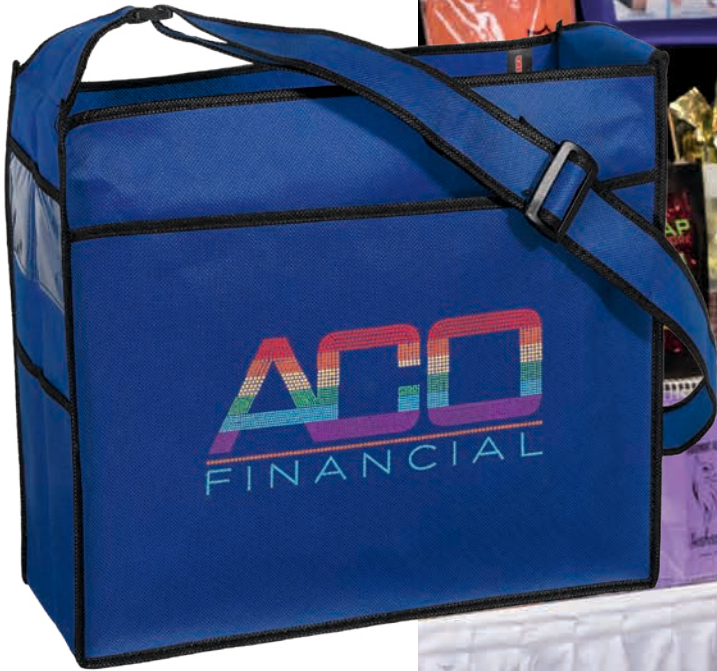

ULTIMATE TOTES

These premium non-woven totes are the ultimate trade show and conference bags! The shoulder strap is adjustable for added comfort, and a variety of pockets help keep contents organized. A plastic bottom insert provides extra support.

ULTIMATE SPARKLE