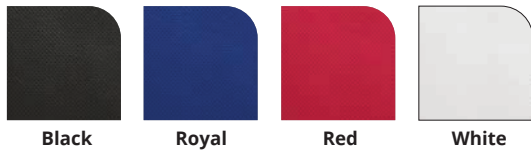

ULTIMATE TOTES

ELITE™

Size: 14W x 6 x 12H
2"-wide x 52"-long adjustable strap. 100 GSM.

Imprint	Item #	150	250	500	1000	3000	
SCREEN PRINT	39U1412	3.55	3.15	2.90	2.80	2.70	C
COLOR VISTA	CVU1412	5.05	4.25	3.90	3.80	3.70	C
SPARKLE	SPU1412	6.05	5.65	5.40	5.30	5.20	C

Shipping: 28 lbs. per box of 100
Imprint Area: Front/Back – 10W x 6H

ULTIMATE™

Size: 16W x 6 x 14H
2"-wide x 52"-long adjustable strap. 100 GSM.

Imprint	Item #	150	250	500	1000	3000	
SCREEN PRINT	39U1614	3.70	3.30	3.05	2.95	2.85	C
COLOR VISTA	CVU1614	5.20	4.40	4.05	3.95	3.85	C
SPARKLE	SPU1614	6.20	5.80	5.55	5.45	5.35	C

Shipping: 34 lbs. per box of 100
Imprint Area: Front/Back – 12W x 8H

Bag Colors Available:

THE ULTIMATE SHOW BAG

- Outer document pocket
- Utility pocket, and two clear plastic card pockets on each gusset
- 2"-wide x 52"-long adjustable strap
- Plastic bottom insert

	SCREEN PRINT	COLORVISTA	SPARKLE
SET-UP	\$50 per color, per design (G).	NO SET-UP CHARGE.	\$50 per design. Up to 6 colors (G).
RE-ORDER SET-UP	\$30 per color, per design (G).	NO SET-UP CHARGE.	\$30 per design. Up to 6 colors (G).
ADDITIONAL LOCATION	\$0.45 per bag, per location (G).	\$0.95 per bag, per location (G).	\$2.00 per bag, per location (G).
ADDITIONAL COLOR	\$0.45 per color, per side, per bag (G).	N/A	N/A
PRODUCTION TIME *	4 business days after all final approvals.	6 business days after all final approvals.	10 business days after all final approvals.
COLUMN PRICING	Per bag, one-color imprint, one location. Screen charge is additional.	Per bag, multi-color imprint, one location. No set-up charge.	Per bag, up to 6 colors, one location. Set-up charge is additional.
PLASTIC BOTTOM INSERT	Included.		
PLAIN BAGS	20% off the Screen Print bag price. Ships next business day.		
BROKEN BOX CHARGE	\$10 (G) – Plain bags only.		
ART SPECS / IMPRINT COLORS	Refer to pages 158-160, 163-164, 168.		
RUSHES & ADDITIONAL SERVICES	Refer to pages 109, 158-160.		